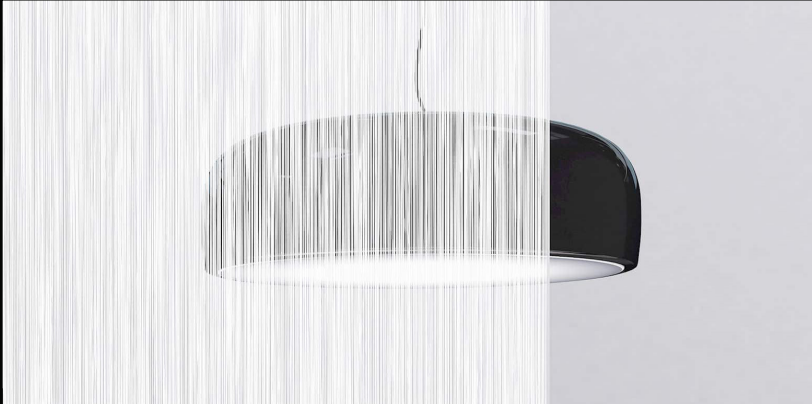

PVC-FREE

**FILM STUDIO™
SATEEN™
SD-FS728-W**

Sateen by Skyline Design is made up of fine, undulating lines that beautifully mimic the soft texture of fine fabric, elevating the ambiance with a touch of elegance and finesse.

SPECIFICATIONS

Product Code	SD-FS728-W
Product Family	Linear
Film Type	PET Polyester
Adhesive Type	Pressure-Sensitive
Usage	Interior
Available Width(s)	59"
Full Roll Length	98 linear feet
Thickness	4 mil
Visible Light Transmission	Average 62%
UV Transmission	1%

Custom film Inquires can be made at custom@decorativefilm.com

PRODUCT DETAILS

Skyline Design **SD-FS728-W Sateen** is a durable PVC-free film with a white linear pattern. This 4-mil thick privacy film is supplied with a silicone-coated liner and a pressure-sensitive adhesive and is recommended for application to interior glass. It is perfect for privacy, decorative, or architectural applications.